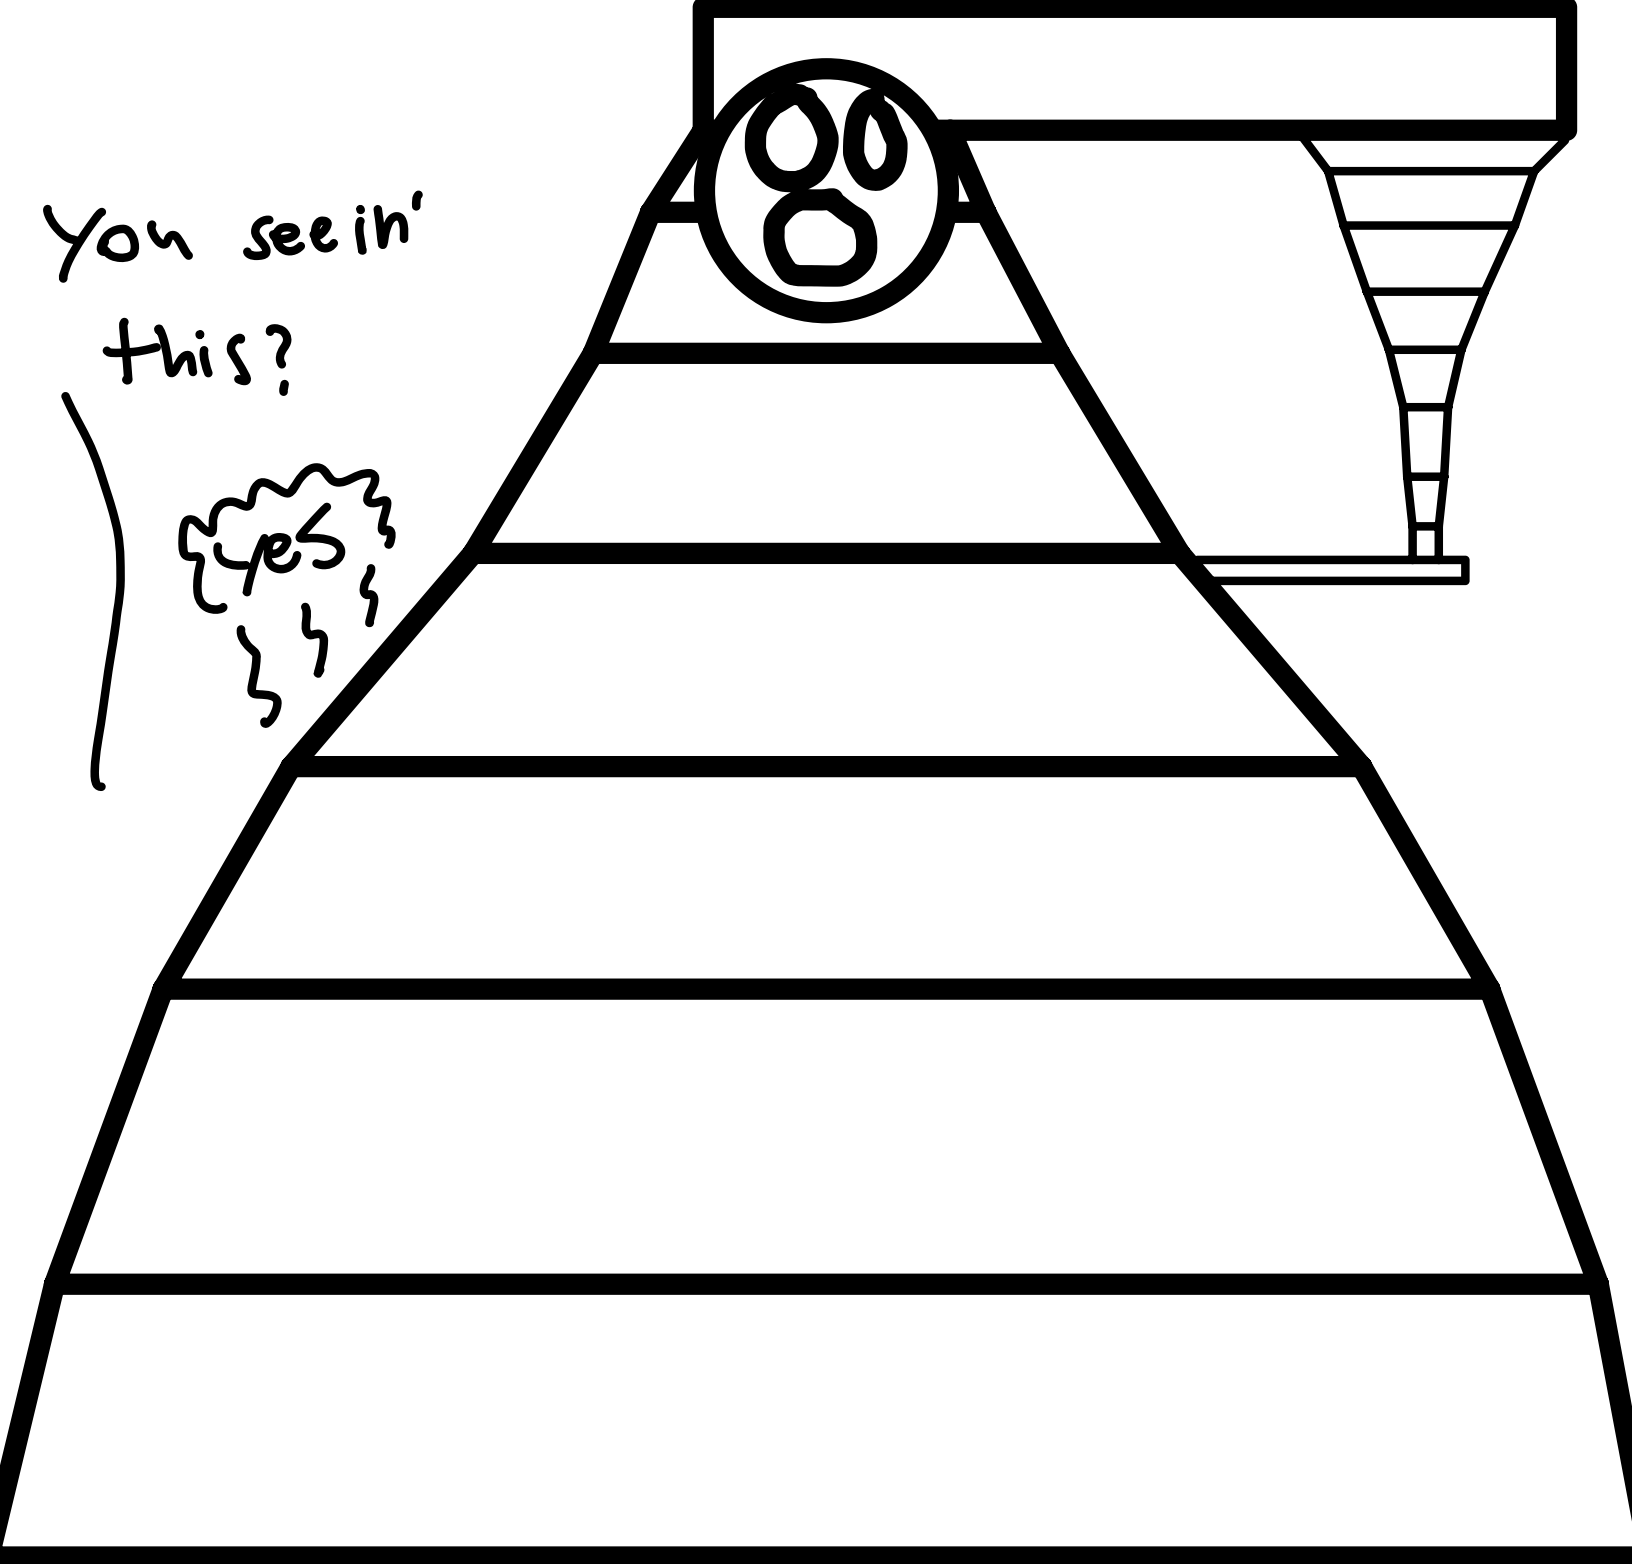

# SCP 087 Comic

D-15? Why did you stop? Keep descending SCP 087 or you will be eliminated.

I...  
I see it...

I can't move  
See what?  
Can you explain?

D-157, turn  
your camera  
on now!

no human  
can see  
this. thing

turning  
on  
camera  
now...

You seein'  
this?

Yes

OK  
slide...

Proceed back  
to the stairs

oh god...

I'm  
getting  
close.

End of  
Camera feed

Scp 087 seems to only attack victims sometimes. As seen on the feed of D-437 she was attacked as soon as 087 saw her. While D-157 was being studied by the Scp. This behavior is still being reviewed by The Scp Foundation.